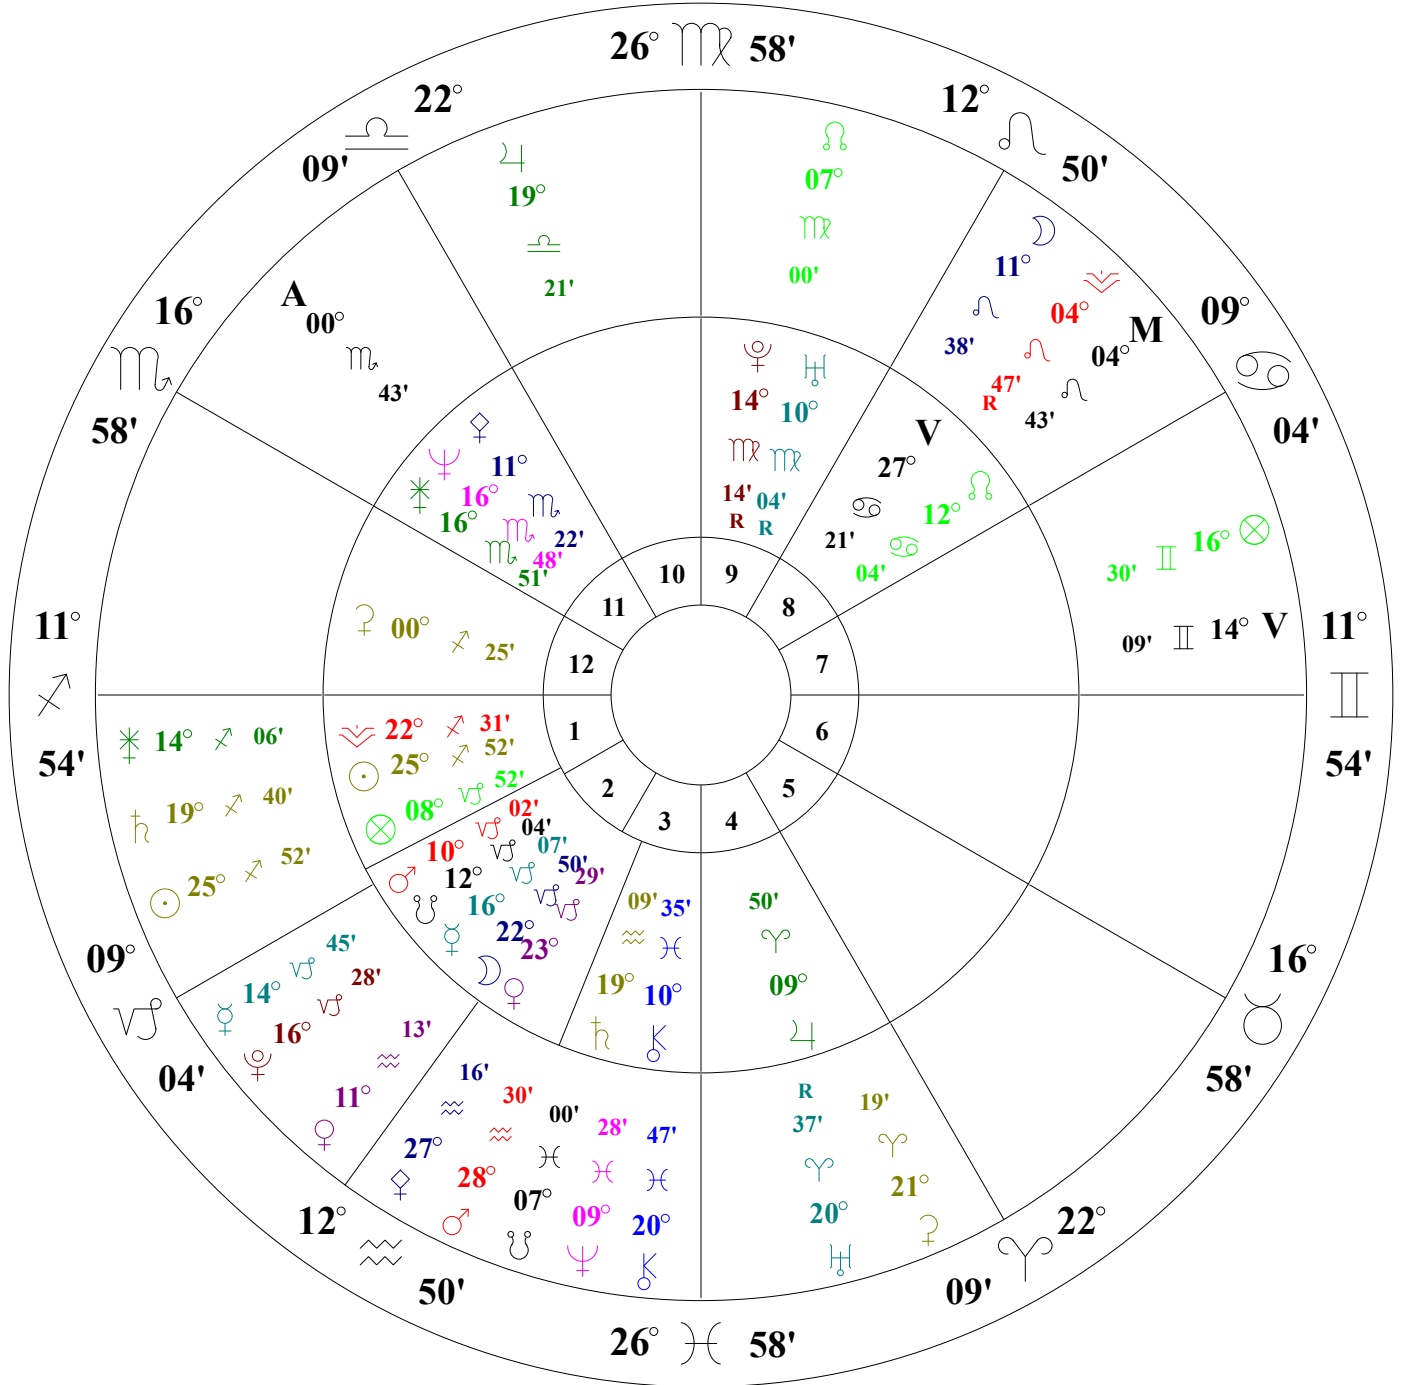

Inner Chart  
Brad Pitt  
18 December, 1963 6:31:00 AM  
Shawnee, USA  
Time Zone: 06:00 (CST)  
Longitude: 096° W 56'  
Latitude: 35° N 20'

House Cusps based on chart of Brad Pitt

Outer Chart  
Pitt\_Brad Rtn for 17-Dec-16  
17 December, 2016 2:42:32 AM  
Solar Return, 0° Separation  
Shawnee, USA  
Time Zone: 06:27:44 (LT)  
Longitude: 096° W 56'  
Latitude: 35° N 20'