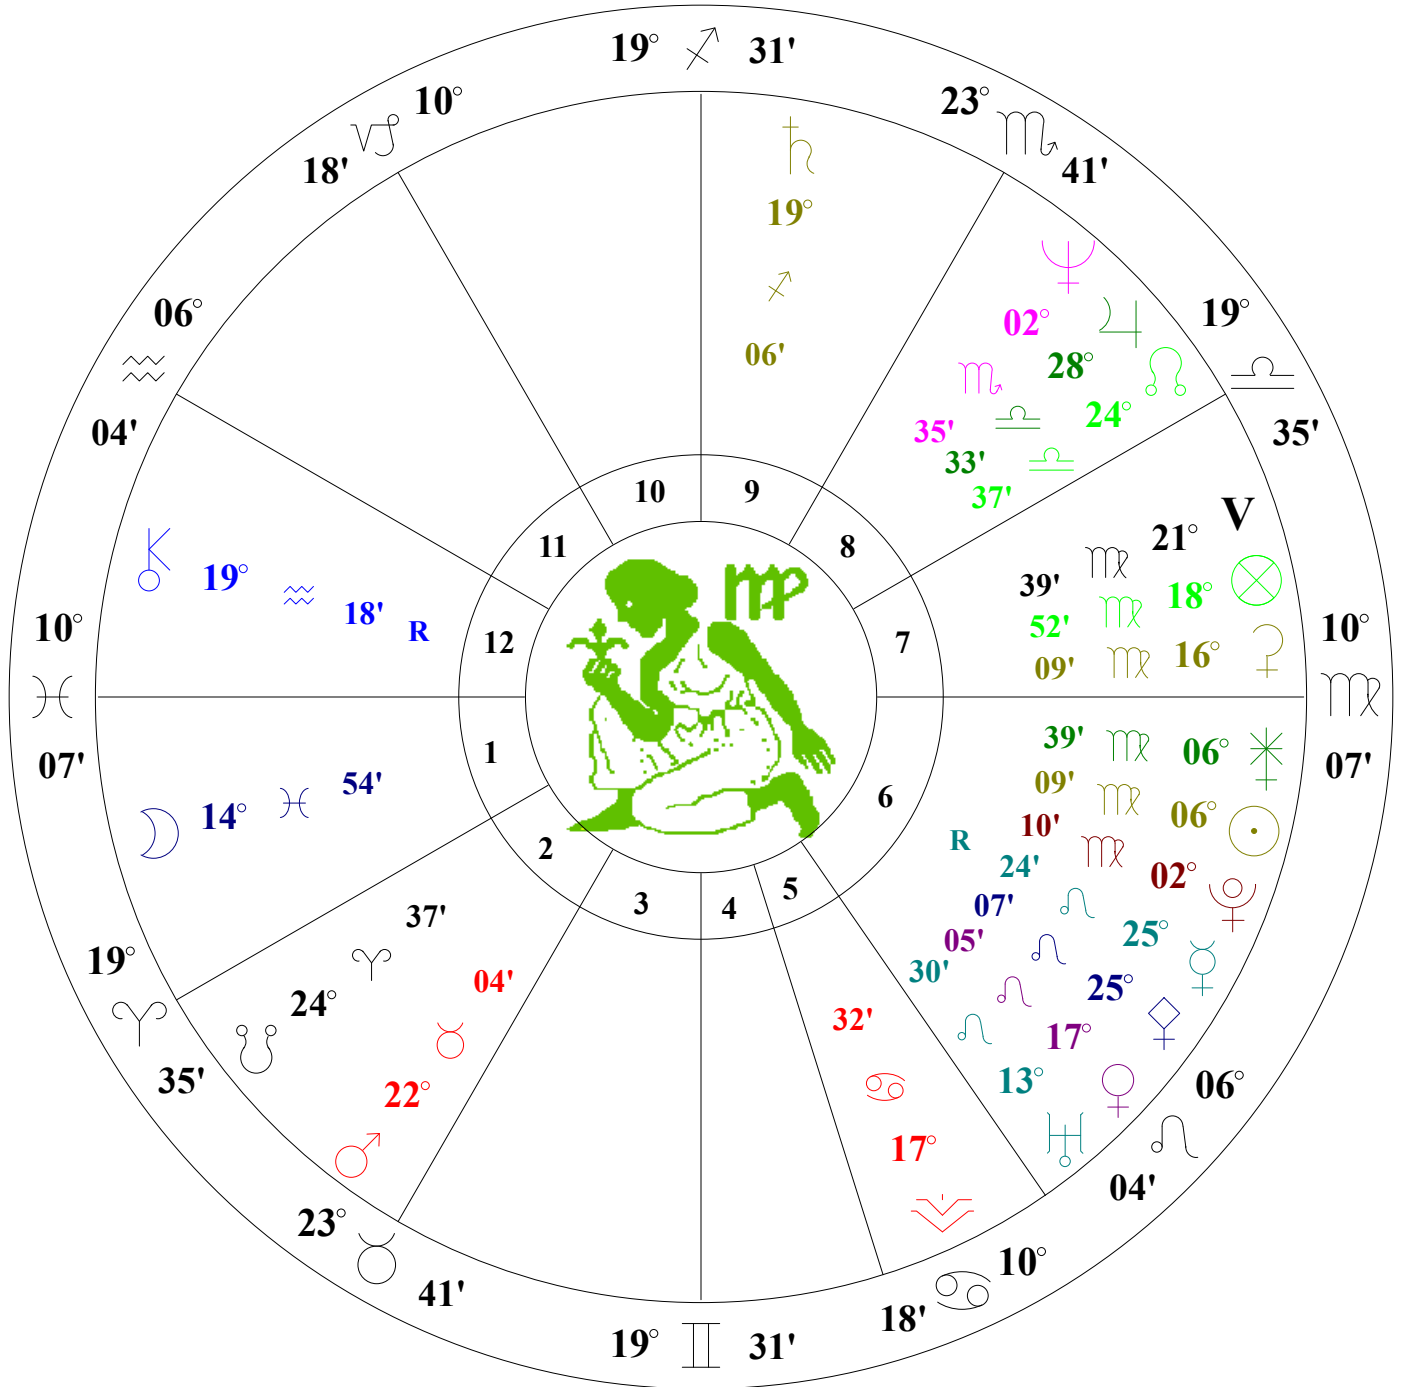

Michael Jackson  
29 August, 1958 7:33:00 PM  
Source unverified/conflicting  
Gary, Indiana, USA  
Time Zone: 05:00 (CDT)  
Longitude: 087° W 21'  
Latitude: 41° N 36'

Koch Houses  
Tropical Zodiac  
Mean Nodes