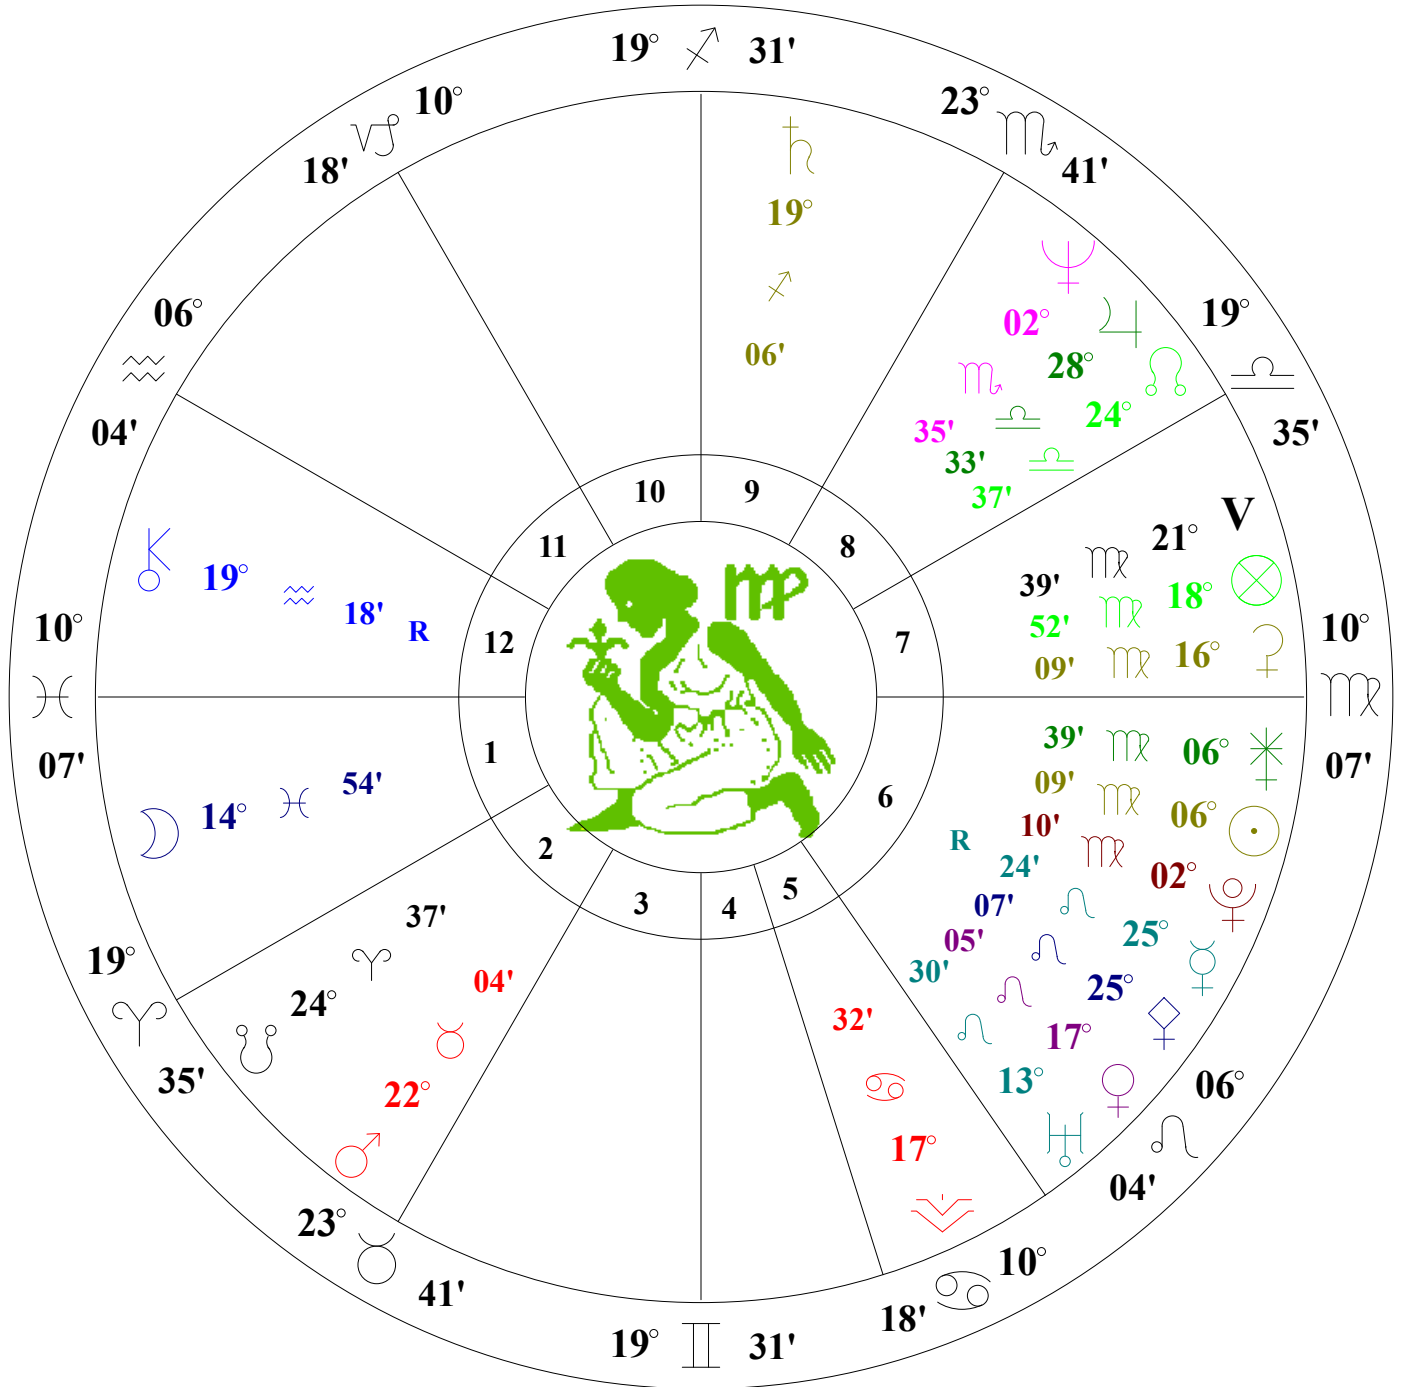

Michael Jackson
29 August, 1958 7:33:00 PM
Source unverified/conflicting
Gary, Indiana, USA
Time Zone: 05:00 (CDT)
Longitude: 087° W 21'
Latitude: 41° N 36'

Koch Houses
Tropical Zodiac
Mean Nodes

Natal Horoscope Chart Interpretation for Michael Jackson

Michael Jackson
29 August, 1958 7:33:00 PM
Source unverified/conflicting
Gary, Indiana, USA
Time Zone: 05:00 (CDT)
Longitude: 087° W 21'
Latitude: 41° N 36'

Aspect Patterns

Introduction to Aspect Patterns